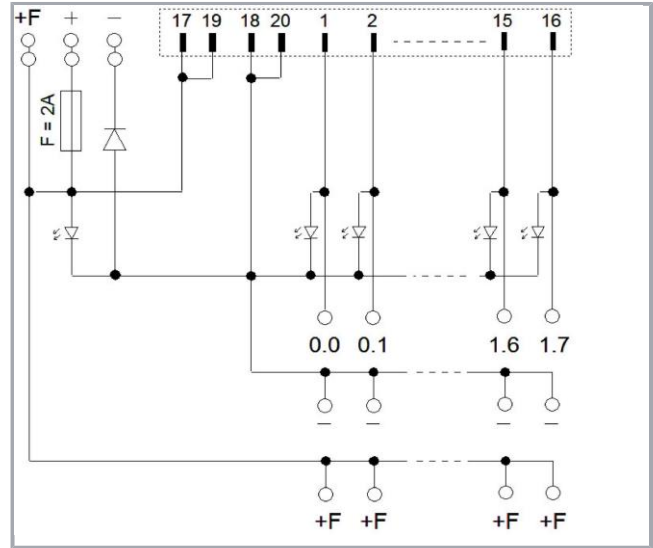

Data sheet | Item number: w704-2054

Interface module for system wiring; Pluggable connector per DIN 41651; Male connector; 20-pole; 16-channel digital input or output; 3-wire connection; in mounting carrier

<https://www.domat-int.com/en/data-sheets>

Technical data

In-/Outputs	16-channel digital in-or output
Circuit type	3-conductor termination
Nominal operating voltage	DC 24 V
Operating voltage range	±10 %
Power consumption (status indication)	5 mA
Total current	2 A
Limiting continuous current	1 A
Status indication	LED green (channel) LED yellow (power supply)
Internal fuse	2 A

Safety and protection:

Rated voltage	50 V
Rated impulse voltage	0.8 kV
Pollution degree	2

Connection data

Connection type (1)	System
No. of poles	20
Pluggable connector	Pluggable connector per DIN 41651; male connector
Mating direction	Vertical
Connection type (2)	Field
No. of poles 2	48
Design 2	PCB terminal blocks, 3-deck
Connection technology 2	CAGE CLAMP*
WAGO terminal 2	WAGO 737 Series
Solid conductor (2)	0.08 ... 2.5 mm ² / 28 ... 12 AWG
Fine-stranded conductor (2)	0.08 ... 2.5 mm ² / 28 ... 12 AWG
Strip length (2)	5 ... 6 mm / 0.2 ... 0.24 inch
Connection type (3)	Supply
No. of poles 3	6
Design 3	PCB terminal blocks, double-deck
Connection technology 3	CAGE CLAMP*
WAGO terminal 3	WAGO 736 Series
Solid conductor (3)	0.08 ... 2.5 mm ² / 28 ... 12 AWG
Fine-stranded conductor (3)	0.08 ... 2.5 mm ² / 28 ... 12 AWG
Strip length (3)	5 ... 6 mm / 0.2 ... 0.24 inch
Note (conductor cross-section)	12 AWG: THHN, THWN

Geometrical Data

Width	85 mm / 3.346 inch
Height from upper-edge of DIN-35 rail	50 mm / 1.969 inch
Depth	85 mm / 3.346 inch

Mechanical data

Type of mounting	DIN-35 rail
Housing design	Mounting carrier

Material Data