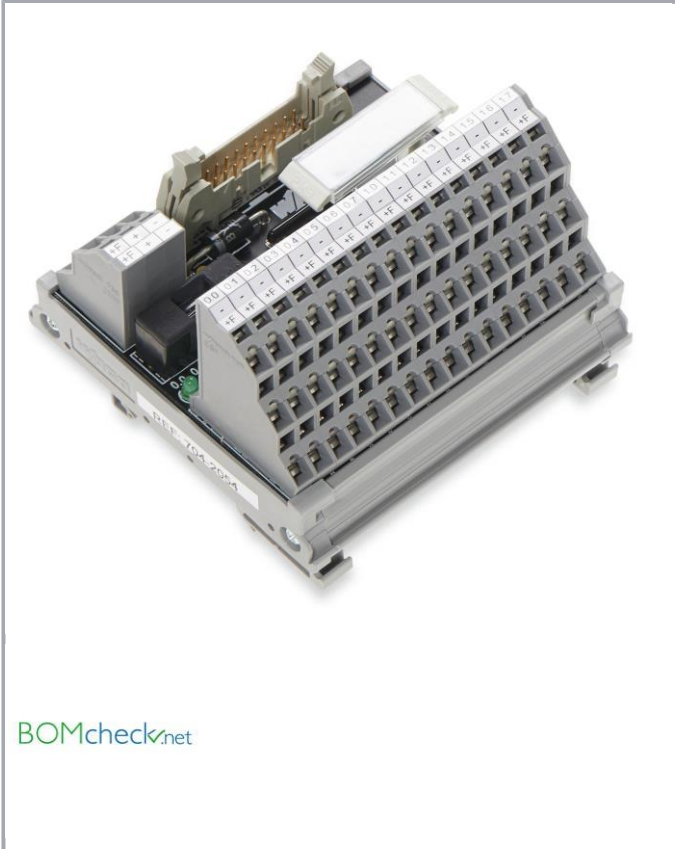

Data sheet | Item number: w704-2054

Interface module for system wiring; Pluggable connector per DIN 41651; Male connector; 20-pole; 16-channel digital input or output; 3-wire connection; in mounting carrier

<https://www.domat-int.com/en/data-sheets>

Technical data

In-/Outputs	16-channel digital in-or output
Circuit type	3-conductor termination
Nominal operating voltage	DC 24 V
Operating voltage range	±10 %
Power consumption (status indication)	5 mA
Total current	2 A
Limiting continuous current	1 A
Status indication	LED green (channel) LED yellow (power supply)
Internal fuse	2 A

Safety and protection:

Rated voltage	50 V
Rated impulse voltage	0.8 kV
Pollution degree	2

Connection data

Connection type (1)	System
No. of poles	20
Pluggable connector	Pluggable connector per DIN 41651; male connector
Mating direction	Vertical
Connection type (2)	Field
No. of poles 2	48
Design 2	PCB terminal blocks, 3-deck
Connection technology 2	CAGE CLAMP*
WAGO terminal 2	WAGO 737 Series
Solid conductor (2)	0.08 ... 2.5 mm ² / 28 ... 12 AWG
Fine-stranded conductor (2)	0.08 ... 2.5 mm ² / 28 ... 12 AWG
Strip length (2)	5 ... 6 mm / 0.2 ... 0.24 inch
Connection type (3)	Supply
No. of poles 3	6
Design 3	PCB terminal blocks, double-deck
Connection technology 3	CAGE CLAMP*
WAGO terminal 3	WAGO 736 Series
Solid conductor (3)	0.08 ... 2.5 mm ² / 28 ... 12 AWG
Fine-stranded conductor (3)	0.08 ... 2.5 mm ² / 28 ... 12 AWG
Strip length (3)	5 ... 6 mm / 0.2 ... 0.24 inch
Note (conductor cross-section)	12 AWG: THHN, THWN

Geometrical Data

Width	85 mm / 3.346 inch
Height from upper-edge of DIN-35 rail	50 mm / 1.969 inch
Depth	85 mm / 3.346 inch

Mechanical data

Type of mounting	DIN-35 rail
Housing design	Mounting carrier

Material Data